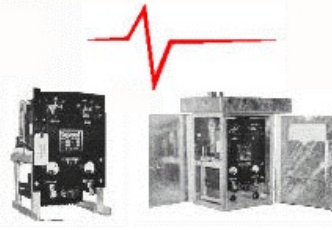

Innovative Corrosion Control (ICC) is a “full service” corrosion control company with services and product offerings for any multitude of industries. SERVICES and PRODUCTS offered by ICC are listed below. ICC maintains a full staff of experts who are licensed and qualified to work in almost any area on underground or aboveground storage tanks, pipelines and other metallic vessel needing corrosion protection. Licenses maintained include Federal, State and N.A.C.E. certifications as well as an extensive “in house” training regiment that is constantly updated to keep pace with current equipment, techniques and regulatory criteria.