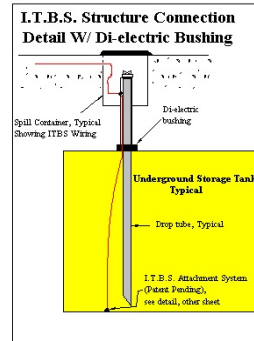

SERVICES

- Impressed Current System Design, Installation, Inspection or Repair
- Sacrificial Anode System Design, Installation, Inspection or Repair
- Coating Selection Assistance on Storage Vessels or Structural Systems
- Master Meter Operator Management and Regulatory Assistance
- Pipeline Operator Management and Regulatory Assistance
- Soil Resistivity Surveys and Mapping
- Forensic and Failure Analysis / Investigations

PRODUCTS

- ITBS (Internal Tank Bonding System) Units - Proprietary bonding method.
- Anodes: Impressed Current and Sacrificial
- Rectifiers, Junction Boxes, Wire, Anode Backfills and much more. . .

Innovative Corrosion Control is a full service corrosion control firm that has completed work for hundreds of clients, all over the world. Contact us today and allow our team of experts to solve all of your corrosion related problems !